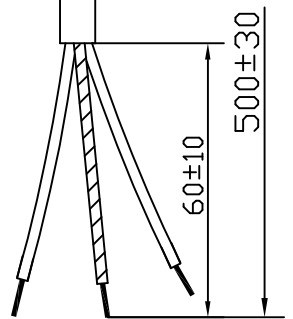

A

B

**TECHNO FAN YJF10/42W**  
 220V 50HZ 0.30A 10/42W 1300r/min  
 CL. B PRODUCT CODE: E0000056

BROWN, BLUE, YELLOW/GREEN  
 $3 \times 0.5 \text{mm}^2$  (RVV)

A

B

Designed by	Checked by	Approved by - date	File name	Date	Scale
				2021.9.14	1:1
			SHADED POLE MOTOR YJF10		
			ONSQ.300.8476.3	Edition 1	Sheet A3