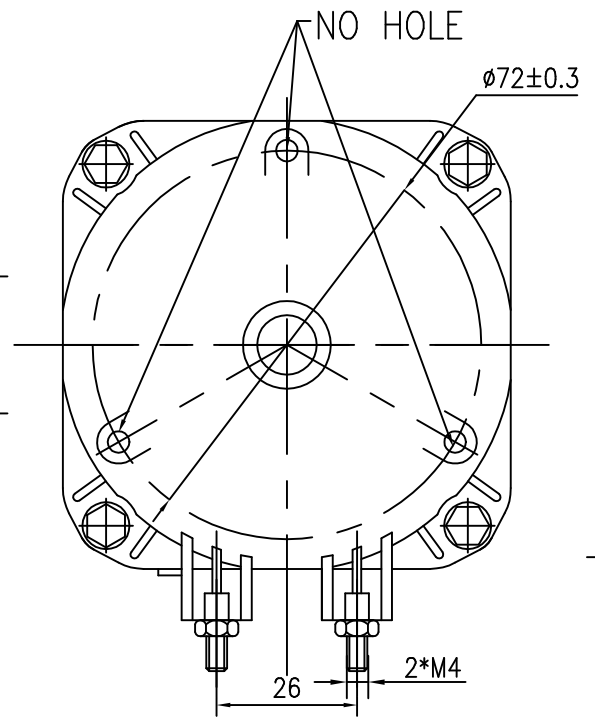

A

B

**TECHNO FAN YJF10/42W**  
 220V 50HZ 0.30A 10/42W 1300r/min  
 CL. B PRODUCT CODE: E0000056

BROWN, BLUE, YELLOW/GREEN  
 $3 \times 0.5 \text{mm}^2$  (RVV)

A

B

Designed by	Checked by	Approved by - date	File name	Date	Scale
				2021.9.14	1:1
			SHADED POLE MOTOR YJF10		
			ONSQ.300.8476.3	Edition 1	Sheet A3