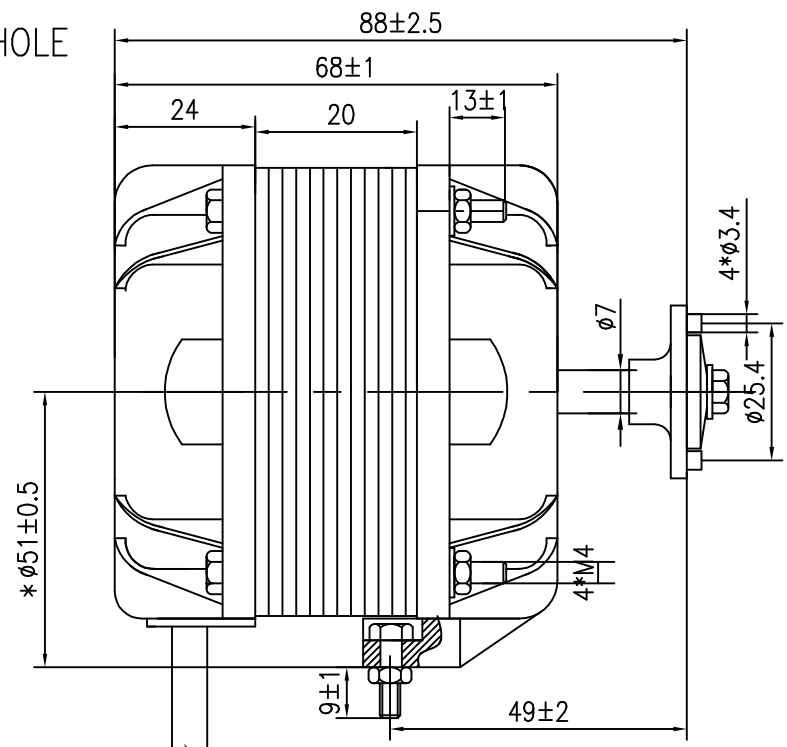

A

B

**TECHNO FAN YJF10/42W**  
 220V 50HZ 0.30A 10/42W 1300r/min  
 CL. B PRODUCT CODE: E0000056

BROWN, BLUE, YELLOW/GREEN  
 $3 \times 0.5 \text{mm}^2$  (RVV)

A

B

Designed by	Checked by	Approved by - date	File name	Date	Scale
				2021.9.14	1:1
			SHADED POLE MOTOR YJF10		
			ONSQ.300.8476.3	Edition 1	Sheet A3